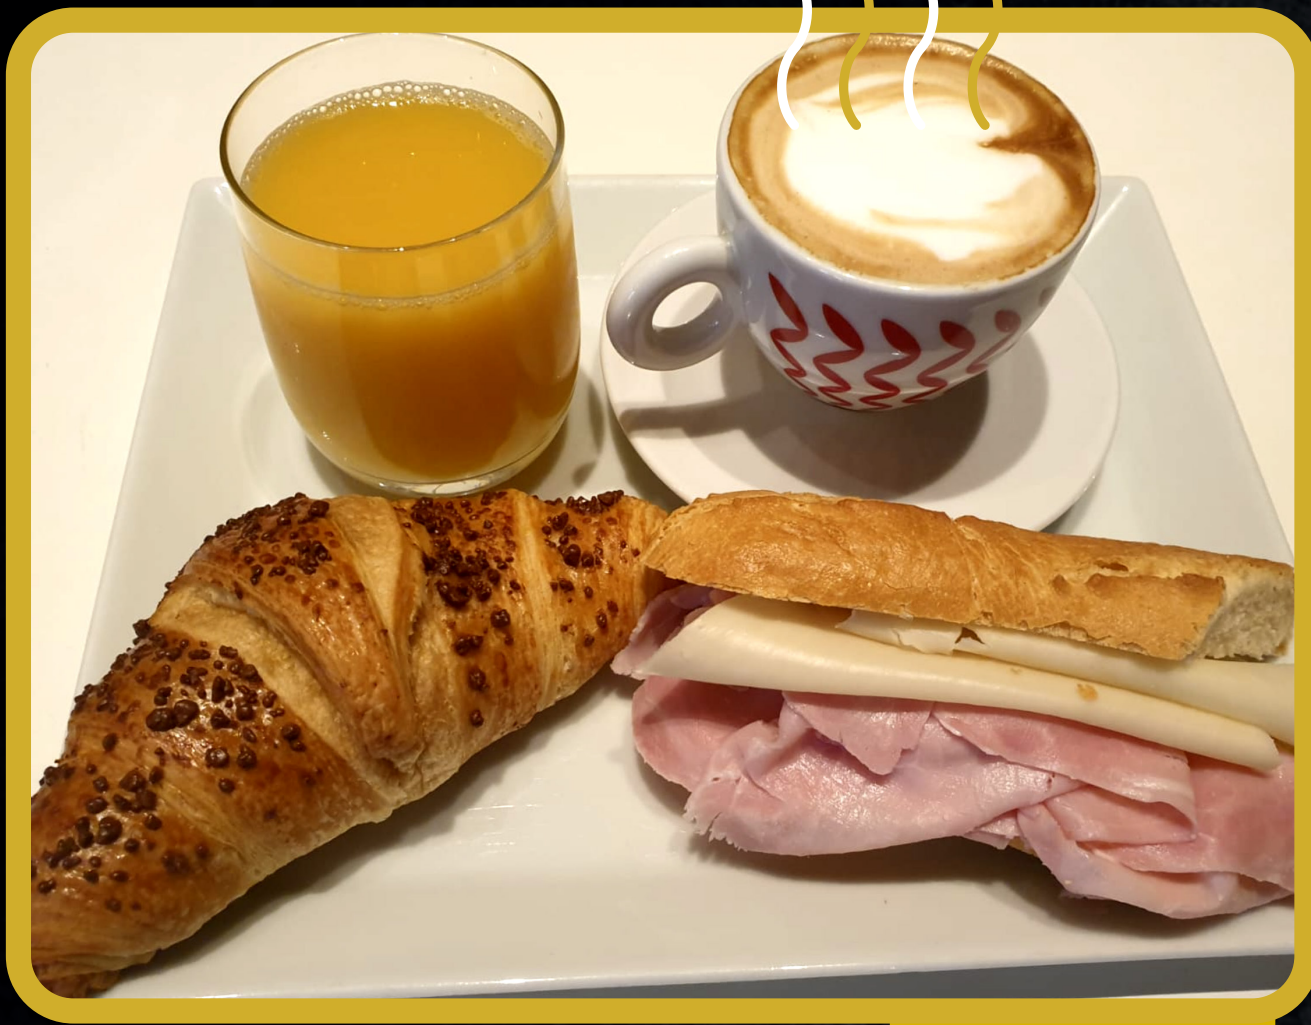

DOLCE CAFÉ

★★★★★

Cappuccino **6,90€**
+ orange juice
+ sandwich
+ brioche

Cappuccino **5,90€**
+ orange juice
+ sandwich

Cappuccino **4,90€**
+ orange juice
+ brioche

Omelette / Omelette con
cotto e mozzarella